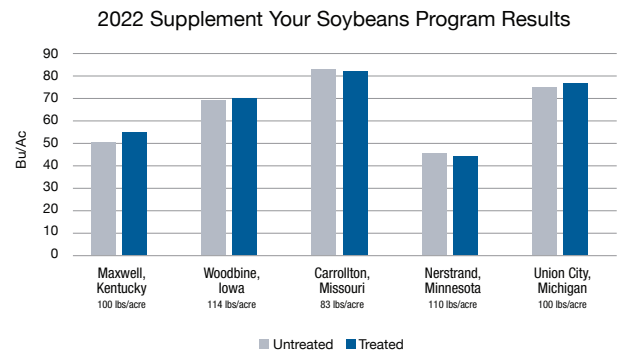

2021–2023 AMS Field Trial Results

Over three years, we saw an average increase of 3.3 bu/A over the untreated soybeans.

We're always looking for the next holy grail, and adding sulfur is just one of the little things you can do. From the research I've seen so far, AMS seems to be the source of sulfur with the faster return for soybeans.

KEITH SCHRADER