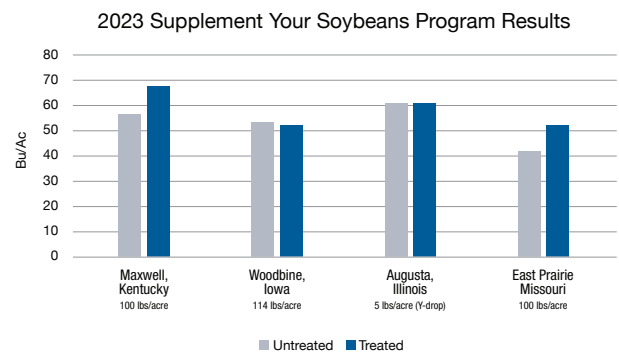

2021–2023 AMS Field Trial Results

Over three years, we saw an average increase of 3.3 bu/A over the untreated soybeans.

We're always looking for the next holy grail, and adding sulfur is just one of the little things you can do. From the research I've seen so far, AMS seems to be the source of sulfur with the faster return for soybeans.

KEITH SCHRADER