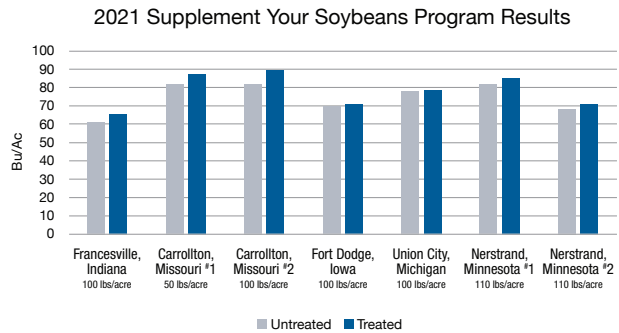

2021–2023 AMS Field Trial Results

Over three years, we saw an average increase of 3.3 bu/A over the untreated soybeans.

We're always looking for the next holy grail, and adding sulfur is just one of the little things you can do. From the research I've seen so far, AMS seems to be the source of sulfur with the faster return for soybeans.

KEITH SCHRADER