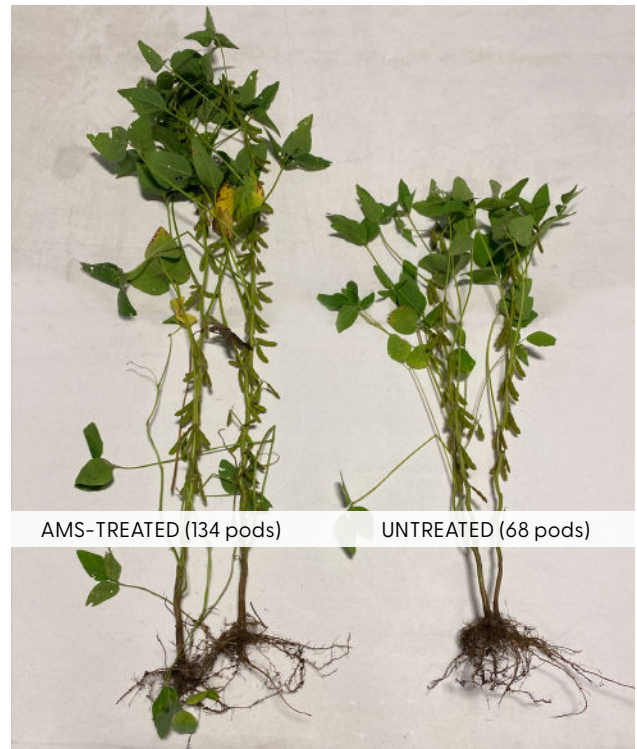

KEITH SCHRADER

“ We saw more consistency with the AMS-treated soybeans, and consistency with the crop residue at harvest, too. Less variability like that in general will help you lay the groundwork for future crops.

BRYAN WASHBURN

AMS Promotes Taller, Greener Soybeans

Left photo is 20 feet into the untreated section. Right photo is 20 feet into the AMS-treated section of the field. The AMS-treated soybeans are taller and greener than the untreated soybeans. The AMS-treated plants also exhibited more nodes than the untreated plants.

We had healthier, stronger plants that were able to maximize any available water. When we did hit that long dry period, they just kept growing.

BRIAN RAY

AMS Increases Pod Counts

AMS-TREATED (134 pods)

UNTREATED (68 pods)